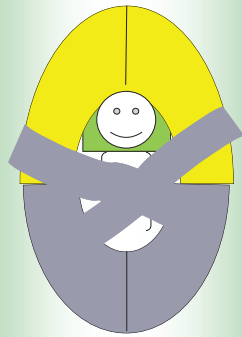

System comprised of 2 moldable "tubes", one thicker with straps, one thinner without straps, and one "pillow". Both "tubes" have a center seam.

Tube A:

Tube B:

Pillow:

Simply place the parts as shown in each color coded example:

Supine in isolette

Supine in isolette

Prone in isolette

Prone in isolette

Swaddled in open crib

(tube with straps moves to head and thin tube at feet)

Swaddled in open crib

Sidelying in isolette